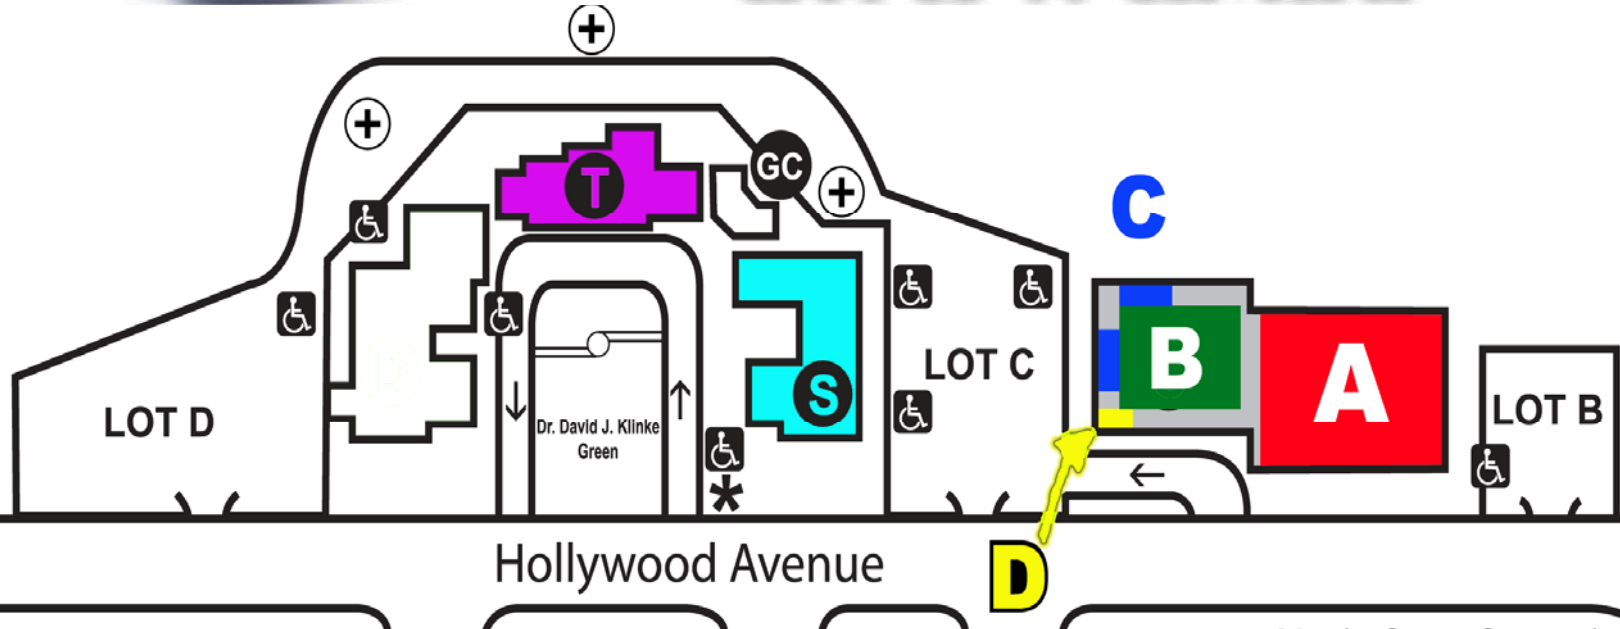

PSEG
Nuclear

Salem County

MATH SHOWCASE

B Jeopardy Auditorium Schedule

9:45 am	Students Arrival	
10:00- 10:15 am	Introduction	A Gymnasium
10:20- 11:10 am	4 TH grade (50 minutes)	B Auditorium
11:30- 12:10 pm	6 TH grade (50 minutes)	B Auditorium
12:30- 1:15 pm	8 TH grade (45 minutes)	B Auditorium
1:20- 1:50 pm	Awards	A Gymnasium