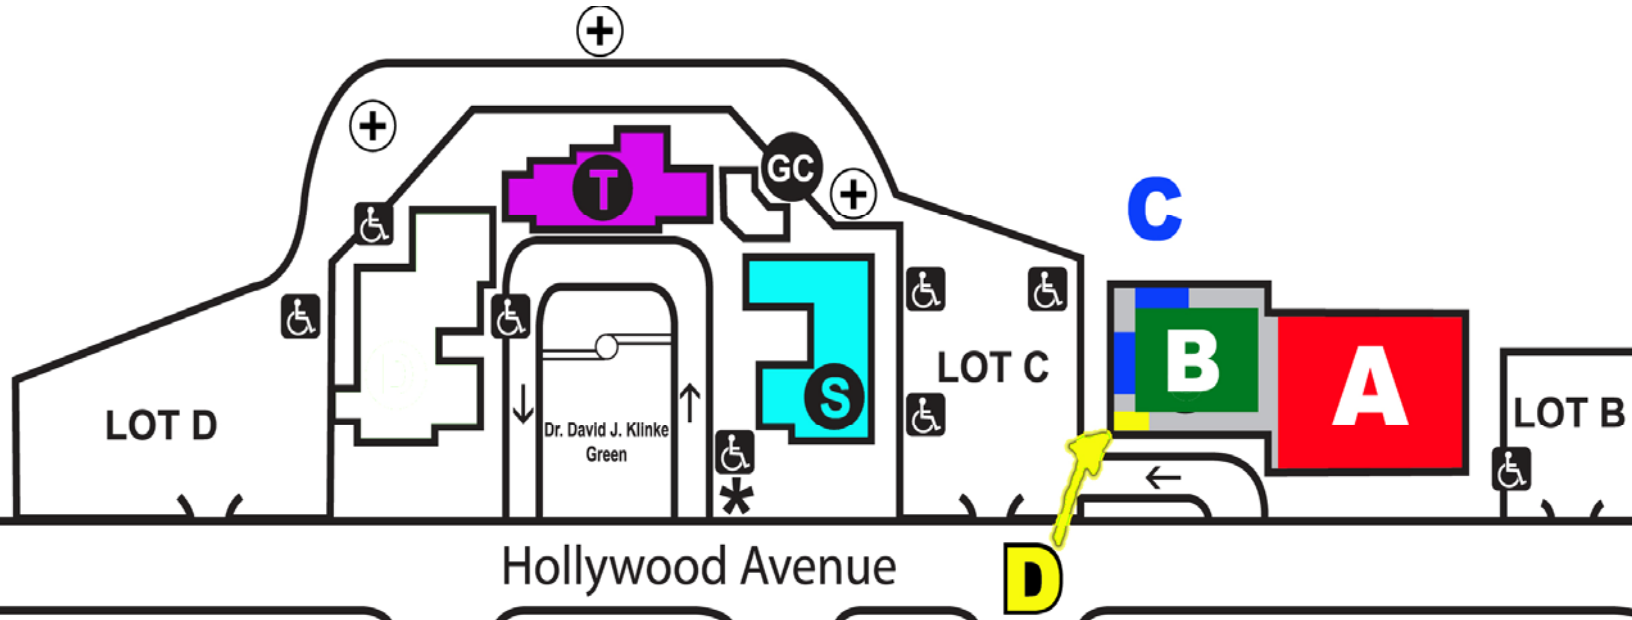

MATH SHOWCASE

C

Written Test Schedule

Classrooms are in hallway of the Davidow building.

9:45 am	Students Arrival	
10:00- 10:15 am	Introduction	A Gymnasium
10:20- 11:10 am	6 th Grade (50 minutes)	C Classrooms
11:25- 12:15 pm	8 th Grade (50 minutes)	C Classrooms
	Grading of 6 th Grade Exams	
12:15- 1:15 pm	Grading of 8 th Grade Exams	
1:20- 1:50 pm	Awards	A Gymnasium