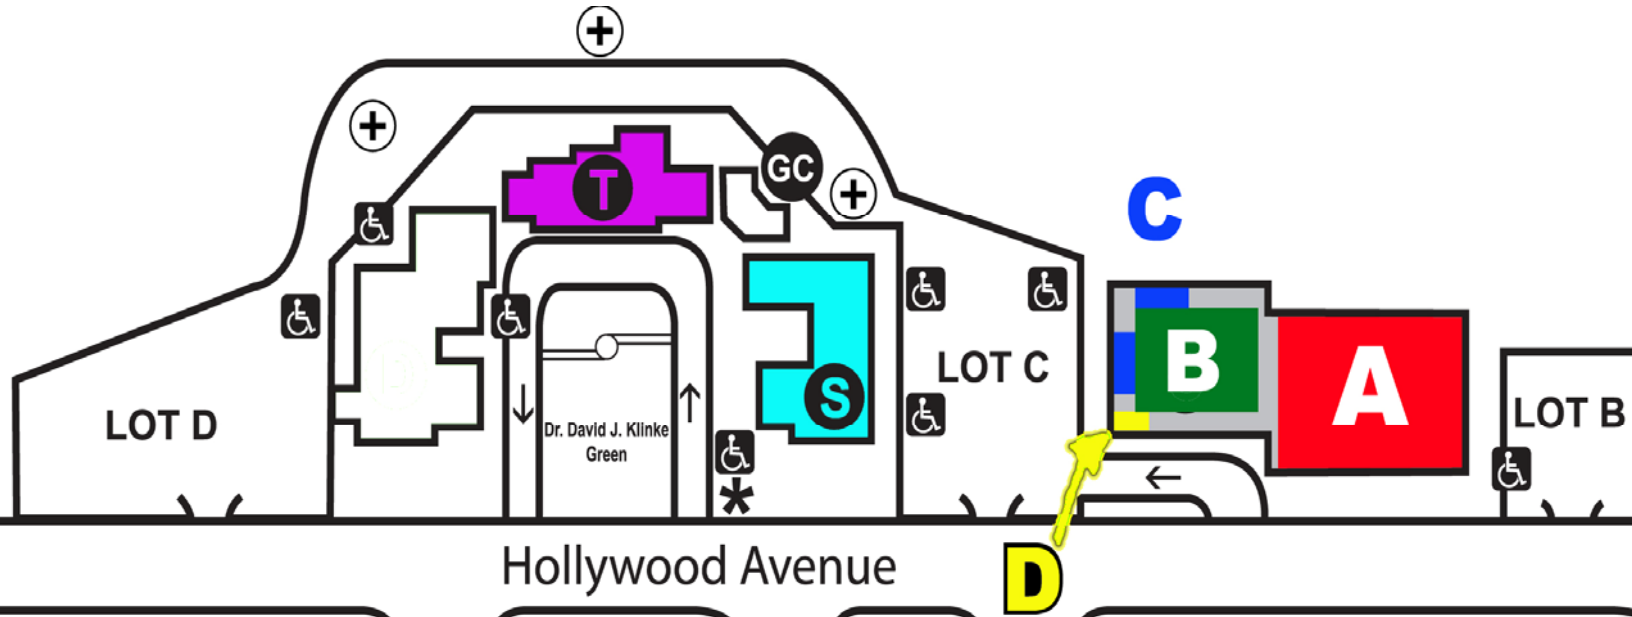

PSEG
Nuclear

Salem County

MATH SHOWCASE

D

Jeopardy

Room DAV117

Schedule

9:45 am Students Arrival

10:00- 10:15 am Introduction **A** Gymnasium

11:35- 12:25 am 5th Grade (50 minutes) **D** Lecture Hall or Classroom

12:25- 1:15 pm 7th Grade (50 minutes) **D** Lecture Hall or Classroom

1:20- 1:50 pm Awards **A** Gymnasium
